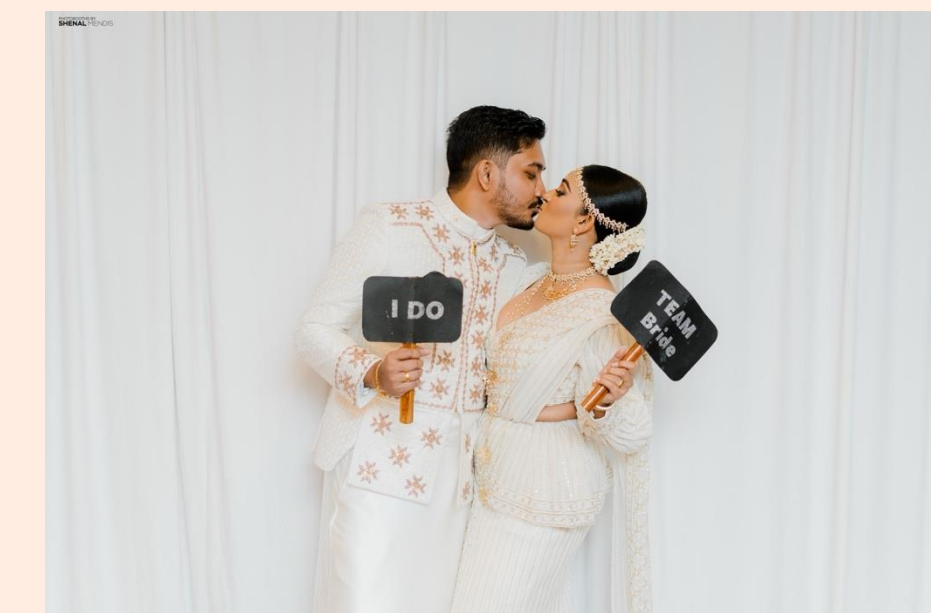

# SIZE 6R - 8" X 6"

UP TO 04 HOURS OF COVERAGE